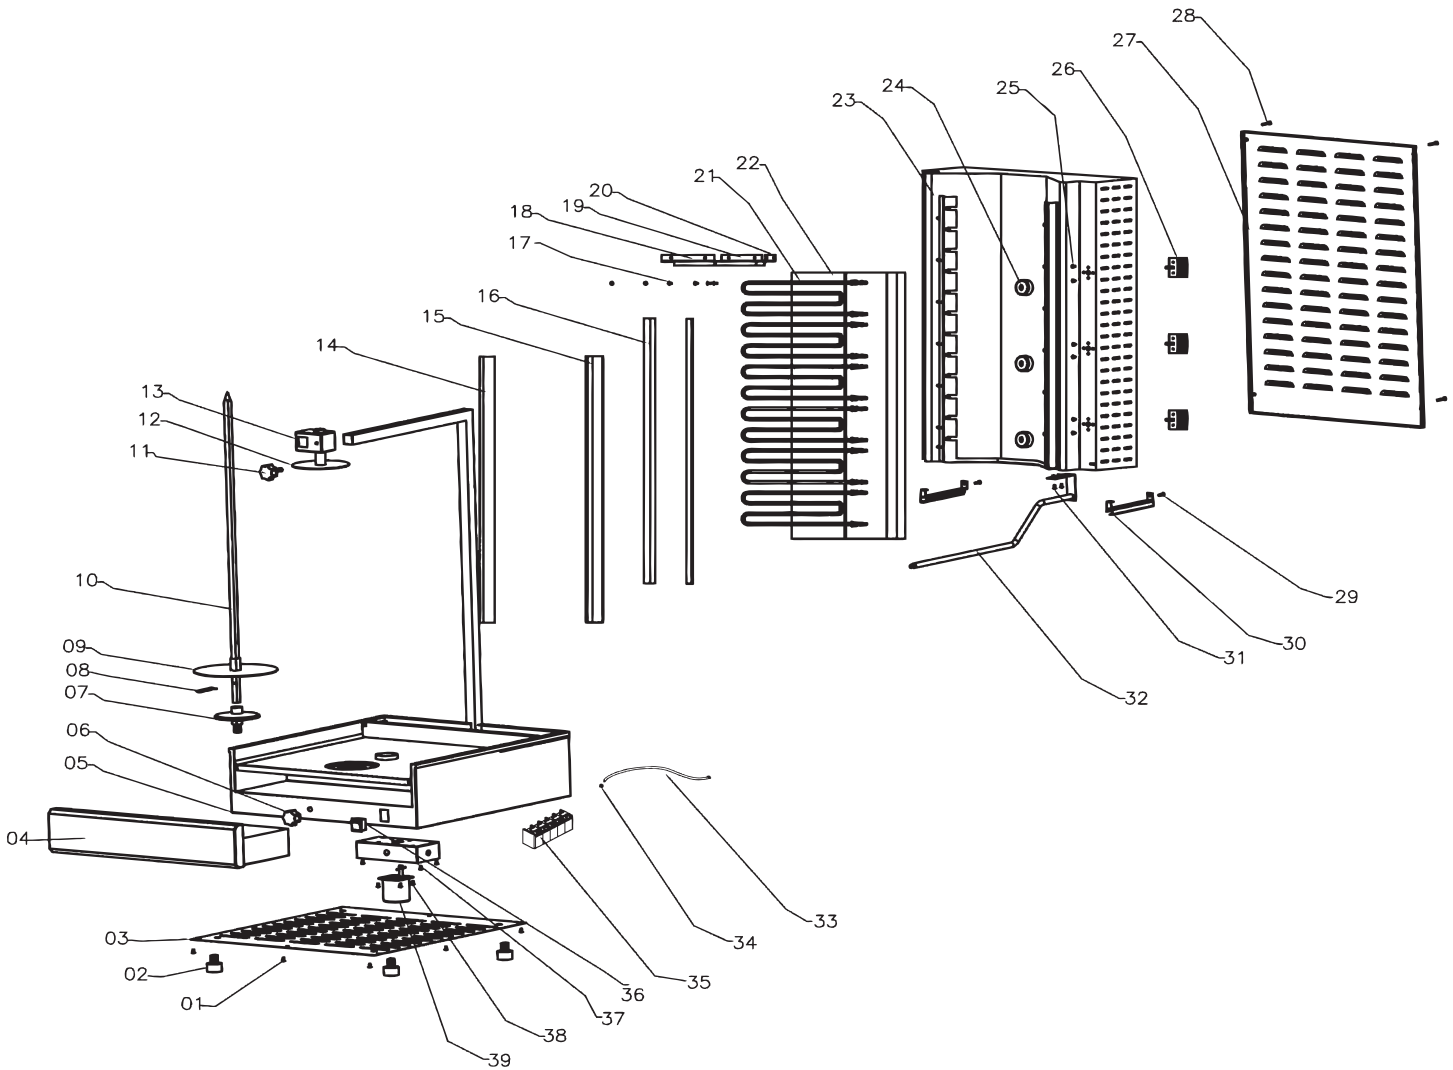

Parts Breakdown

Model BR-CN-0191 20369

Parts Breakdown

Model BR-CN-0191 20369

Item No.	Description	Position	Item No.	Description	Position	Item No.	Description	Position
AJ528	Screw for 20369	01, 17, 29, 38	AJ539	Upper Cover of Principal Axis for 20369	12	AE200	Screw GB/T 818 M4x16 A2 for 20369	32
AJ529	Foot for 20369	02	AJ540	Locating Box for 20369	13	AJ557	Power Cord for 20369	33
AJ531	Oil Tray for 20369	04	AJ547	Heater for 20369	21	AJ558	Power Cord Jacket for 20369	34
AJ532	Base Assembly for 20369	05	AJ548	Ceramic Board for 20369	22	AJ559	Terminal Block for 20369	35
AJ533	Knob of Pull Rod for 20369	06	AJ549	Heater Bracket for 20369	23	AD712	Power Switch for 20369	36
AJ534	Base Assy of Grill for 20369	07	AJ550	Control Knob for 20369	24	AJ477	Motor Box for 20369	37
AJ535	Backing Pin for 20369	08	AJ551	Screw for 20369	25	AJ478	Motor for 20369	39
AJ536	Oil Partition Plate for 20369	09	AJ552	Gear Switch for 20369	26	45134	Meat Scoop for 20369	
AJ537	Spit/Principle Axis L=795mm (31") for 20369	10	AJ554	Screw for 20369	28			
AJ538	Knob of Principal Axis for 20369	11	AJ556	Pull Rod for 20369	31			